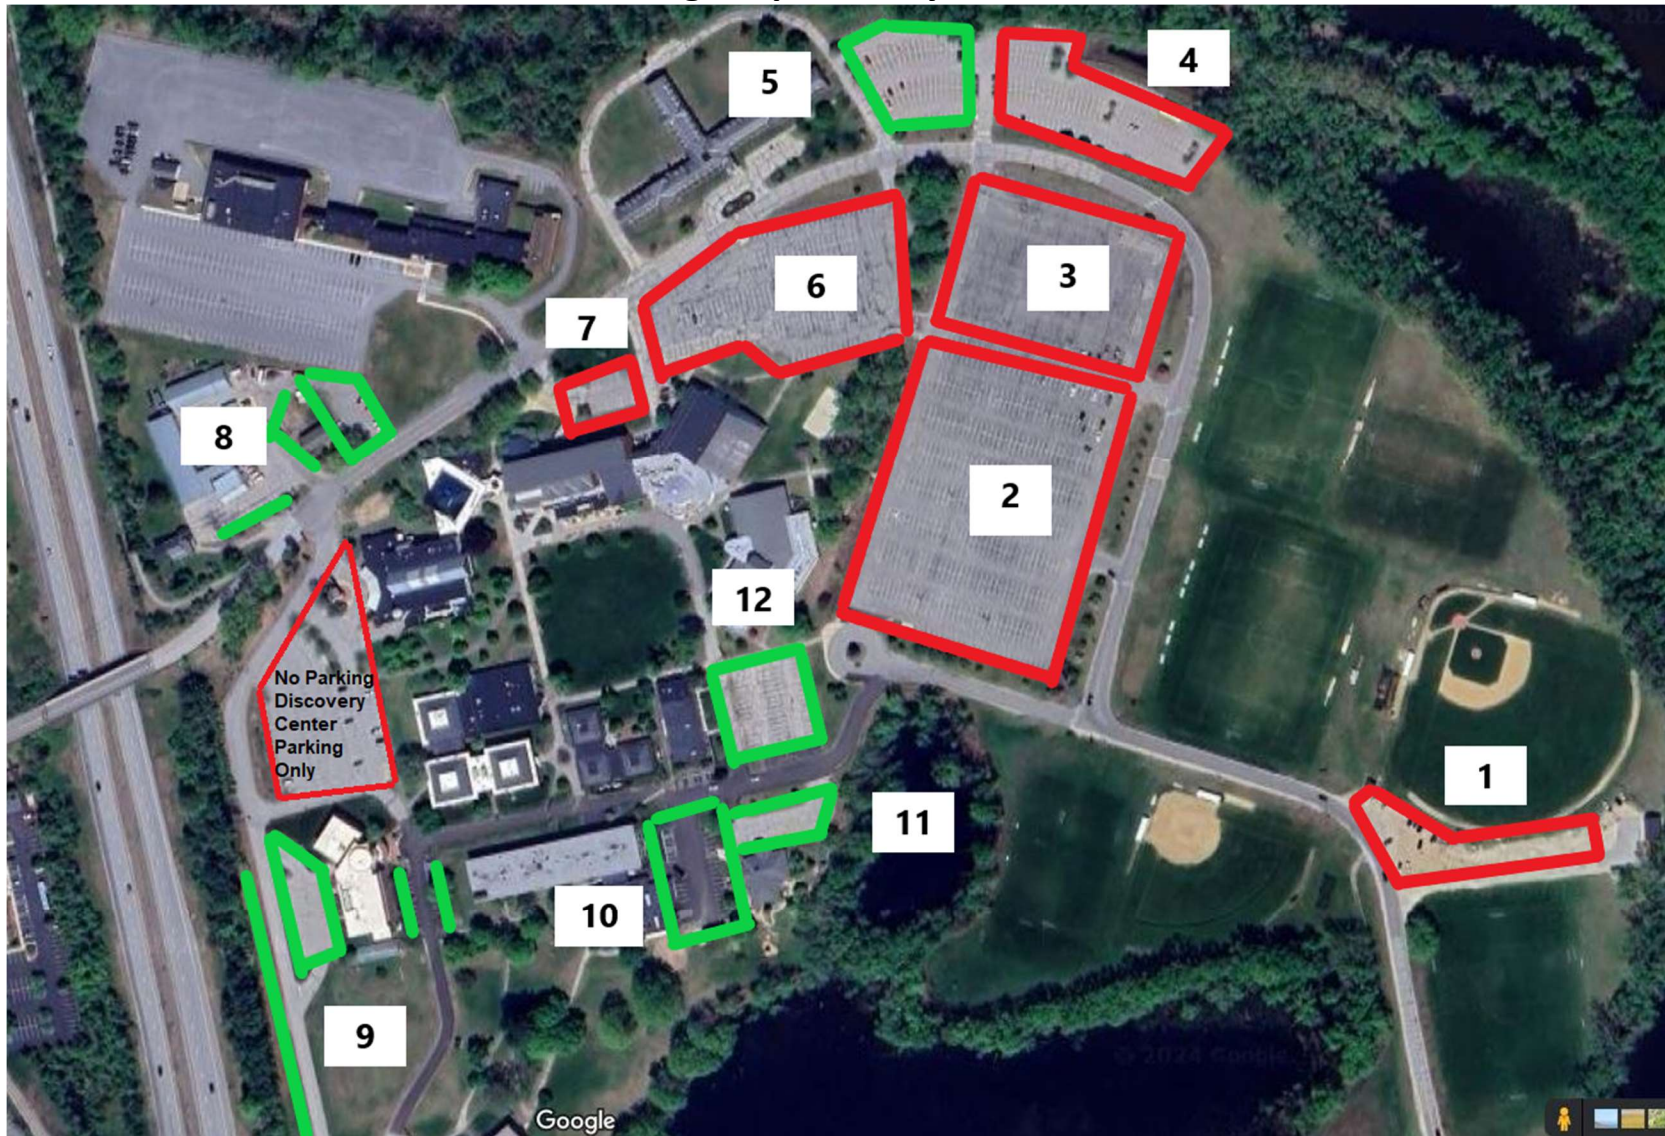

NHTI Parking Map – Friday November 15, 2024

- 1. Boat Launch Area** - Bringing Back the Trades Vendor Parking
- 2. A parking Lot** - Bringing Back the Trades Attendee Parking
Handicap Parking for event will be located in these spaces.
- 3. B Parking Lot** - Bringing Back the Trades Sponsor/Vendor Parking
- 4. D Parking Lot** - Bringing Back the Trades Attendee Parking - Overflow
- 5. D Parking Lot** - Langley Hall Resident Parking
- 6. C Parking Lot** - Parking Lot Closed – Food Trucks and Tents

- 7. Sweeney Front Lot** - Closed - Bus Drop off/Pick up
- 8. NHTI Parking White Hall/Maintenance Area** - Sweeney Hall/Wellness Center/Business Office/Maintenance - for Employees/students
- 9. NHTI Parking - MacRury/Grappone/Little** - for Employees/students
- 10. NHTI Parking - Little/Aladdin/MSG** - for Employees/students
- 11. MSG Parking** - for MSG staff and patrons only
- 12. CCSNH Parking Lot** - for CCSNH Office/Library/Little/MacRury employees and students